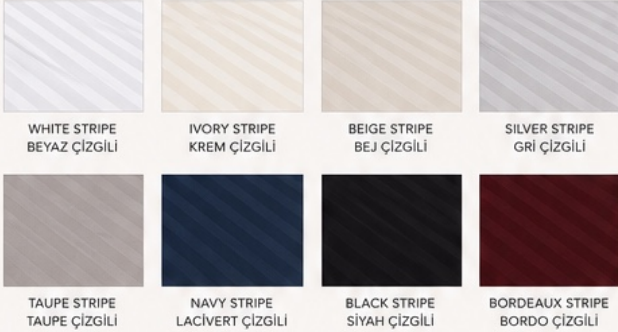

SATEN STRIPE COLORS / ÇİZGİLİ SATEN RENKLERİ